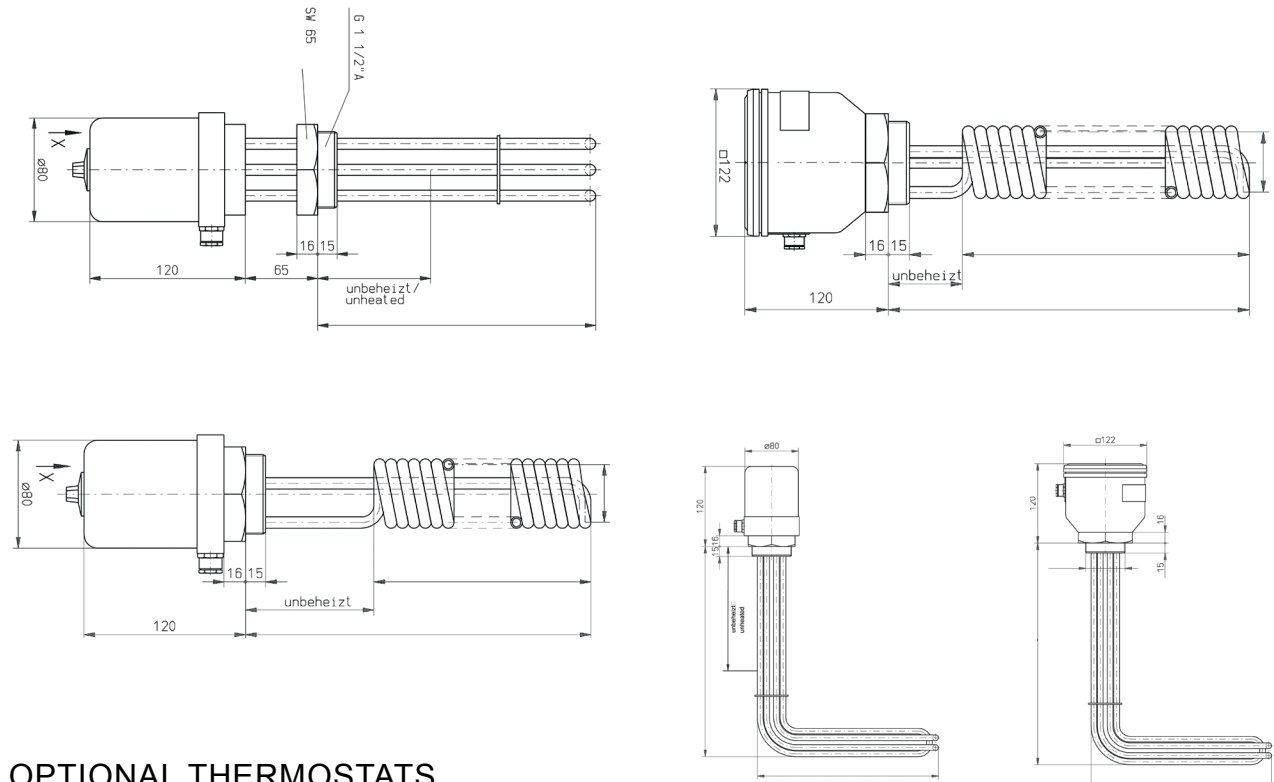

CSN® SCREW-IN HEATER VERSION WITH CONTROLLER AND LIMITER

with 3 pol. thermostate 30–78°C, including limiter 92°C, directly switching (alternative 1 pol. thermostate available)

VERSIONS ACCORDING TO CUSTOMER APPLICATIONS

OPTIONAL THERMOSTATS WITH EXTRA CHARGE FOR ALL APPLICATIONS

External or internal adjustment:

- 3 pol. 0 - 85°C
- 3 pol. 30 - 110°C
- 1 or 3 pol. 60 - 200°C
- 1 or 3 pol. 50 - 300°C

Specialist contact person: