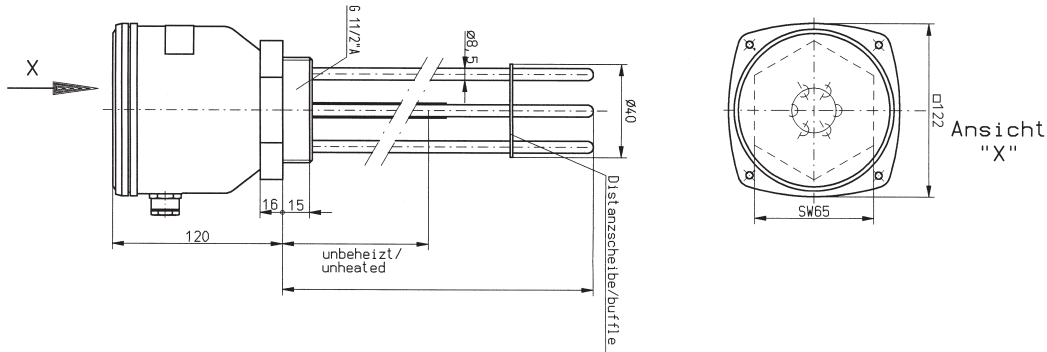

CSN® SCREW-IN HEATER VERSION WITH CONTROLLER AND LIMITER

with 3 pol. thermostate 30–78°C, including limiter 92°C, directly switching (alternative 1 pol. thermostate available)

VERSIONS ACCORDING TO CUSTOMER APPLICATIONS